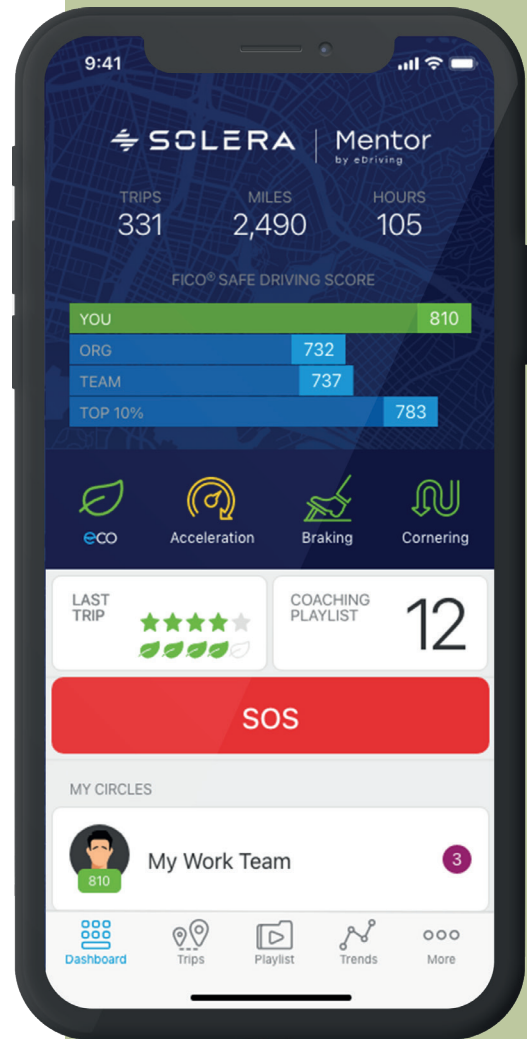

Mentor by eDrivingSM strengthens its commitment to helping organizations reduce their environmental footprint by up to 20% with the launch of **EcoDrive powered by Greater Than**. An optional add-on in the Mentor smartphone app, EcoDrive powered by Greater Than:

- Utilizes unique pattern-AI technology trained through over 7 billion real-world trips to accurately identify a driver's environmental impact in near real-time;
- Enables precise identification of a driver's environmental impact by measuring CO2 emissions (% and grams) and savings in EV battery consumption (%);
- Provides uniform measurement of environmental impact, enabling evaluation of drivers' eco performance regardless of vehicle type, fuel used, or location;
- Helps organizations more accurately report on their ESG (Environmental, Social & Governance) initiatives and CO2 emissions/EV battery consumption.

Proven Impact

eDriving's smartphone-based Mentor program identifies and remediates drivers' risky, less eco-friendly habits behind the wheel with 300+ micro-training lessons, coaching, and gamification, achieving up to an 89% reduction in risky driver behavior over 18 months. Shown to decrease CO2 emissions and EV battery consumption by up to 20%, EcoDrive powered by Greater Than will be available in eDriving's flagship Mentor business solutions, as well as Mentor Defender, eDriving's newest app for individuals and family members.

Sustainability Reporting Made Easy

The current development of global sustainability reporting standards signals a new era in corporate reporting. Mentor's EcoDrive powered by Greater Than provides deeper insights and comparable data on your organization's environmental performance, including CO2 impact in absolute and percentage terms and EV battery consumption – a transparent way for drivers to see how their own performance has improved over time and a tangible way to demonstrate the ongoing successes of your organization's safety and sustainability program.